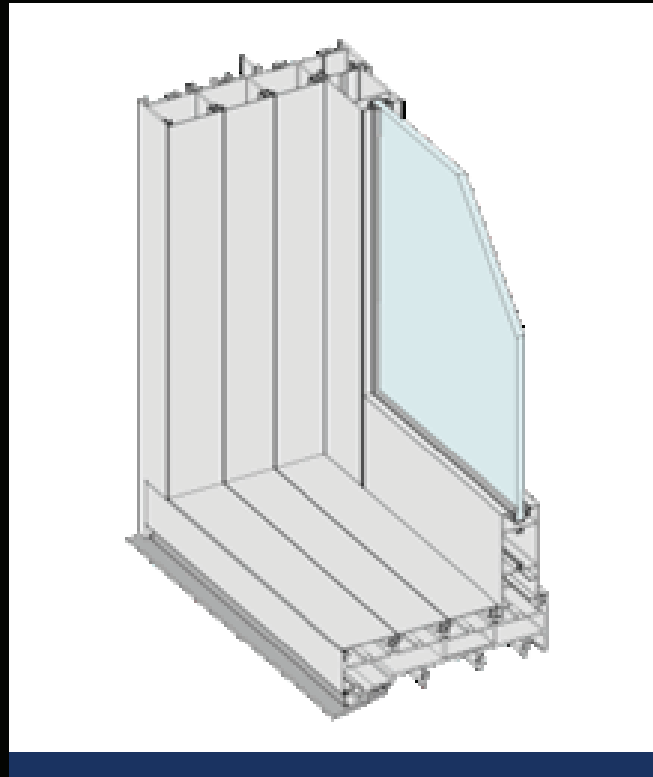

Possum Creek

Vantage Aluminium Joinery ideal for tropical climates and maximising cross ventilation.

FEATURED SYSTEM

Series 618

MAGNUM™ Sliding Door

Designer Notes, Possum Creek House - Space Studio

This property is located in the Byron hinterland on a small hill, which allowed the house to be orientated perfectly for optimal passive design.

Part of the brief was that the clients have a significant art and book collection so whilst they wanted a house that had a strong connection to the landscape, they needed wall space in the living area and bedrooms.

The owners wanted a contemporary house but didn't like the 'glass box' appearance of the modern housing design. Jason Trisley and Sarah Aldridge from SPACEstudio developed an idea that the roof would open up to the north and would include a 3/4 glazed facade as opposed to a completely glazed facade.